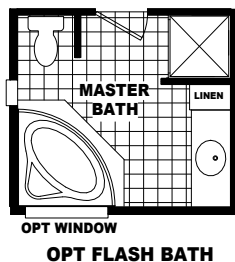

MODEL: 2452A-96
 APPROXIMATELY 1213 SQ. FT.
 3 BEDROOM, 2 BATH

Introducing Cedar Valley Cabins, designed specifically for private property!

This new brand, built by Cavco Litchfield, includes many unique cabin amenities such as oil rubbed bronze fixtures, cedar paneling and front and side porches.