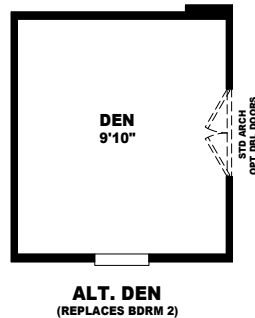

MODEL: 2452A-96
 APPROXIMATELY 1213 SQ. FT.
 3 BEDROOM, 2 BATH

Introducing Cedar Valley Cabins, designed specifically for private property!

This new brand, built by Cavco Litchfield, includes many unique cabin amenities such as oil rubbed bronze fixtures, cedar paneling and front and side porches.